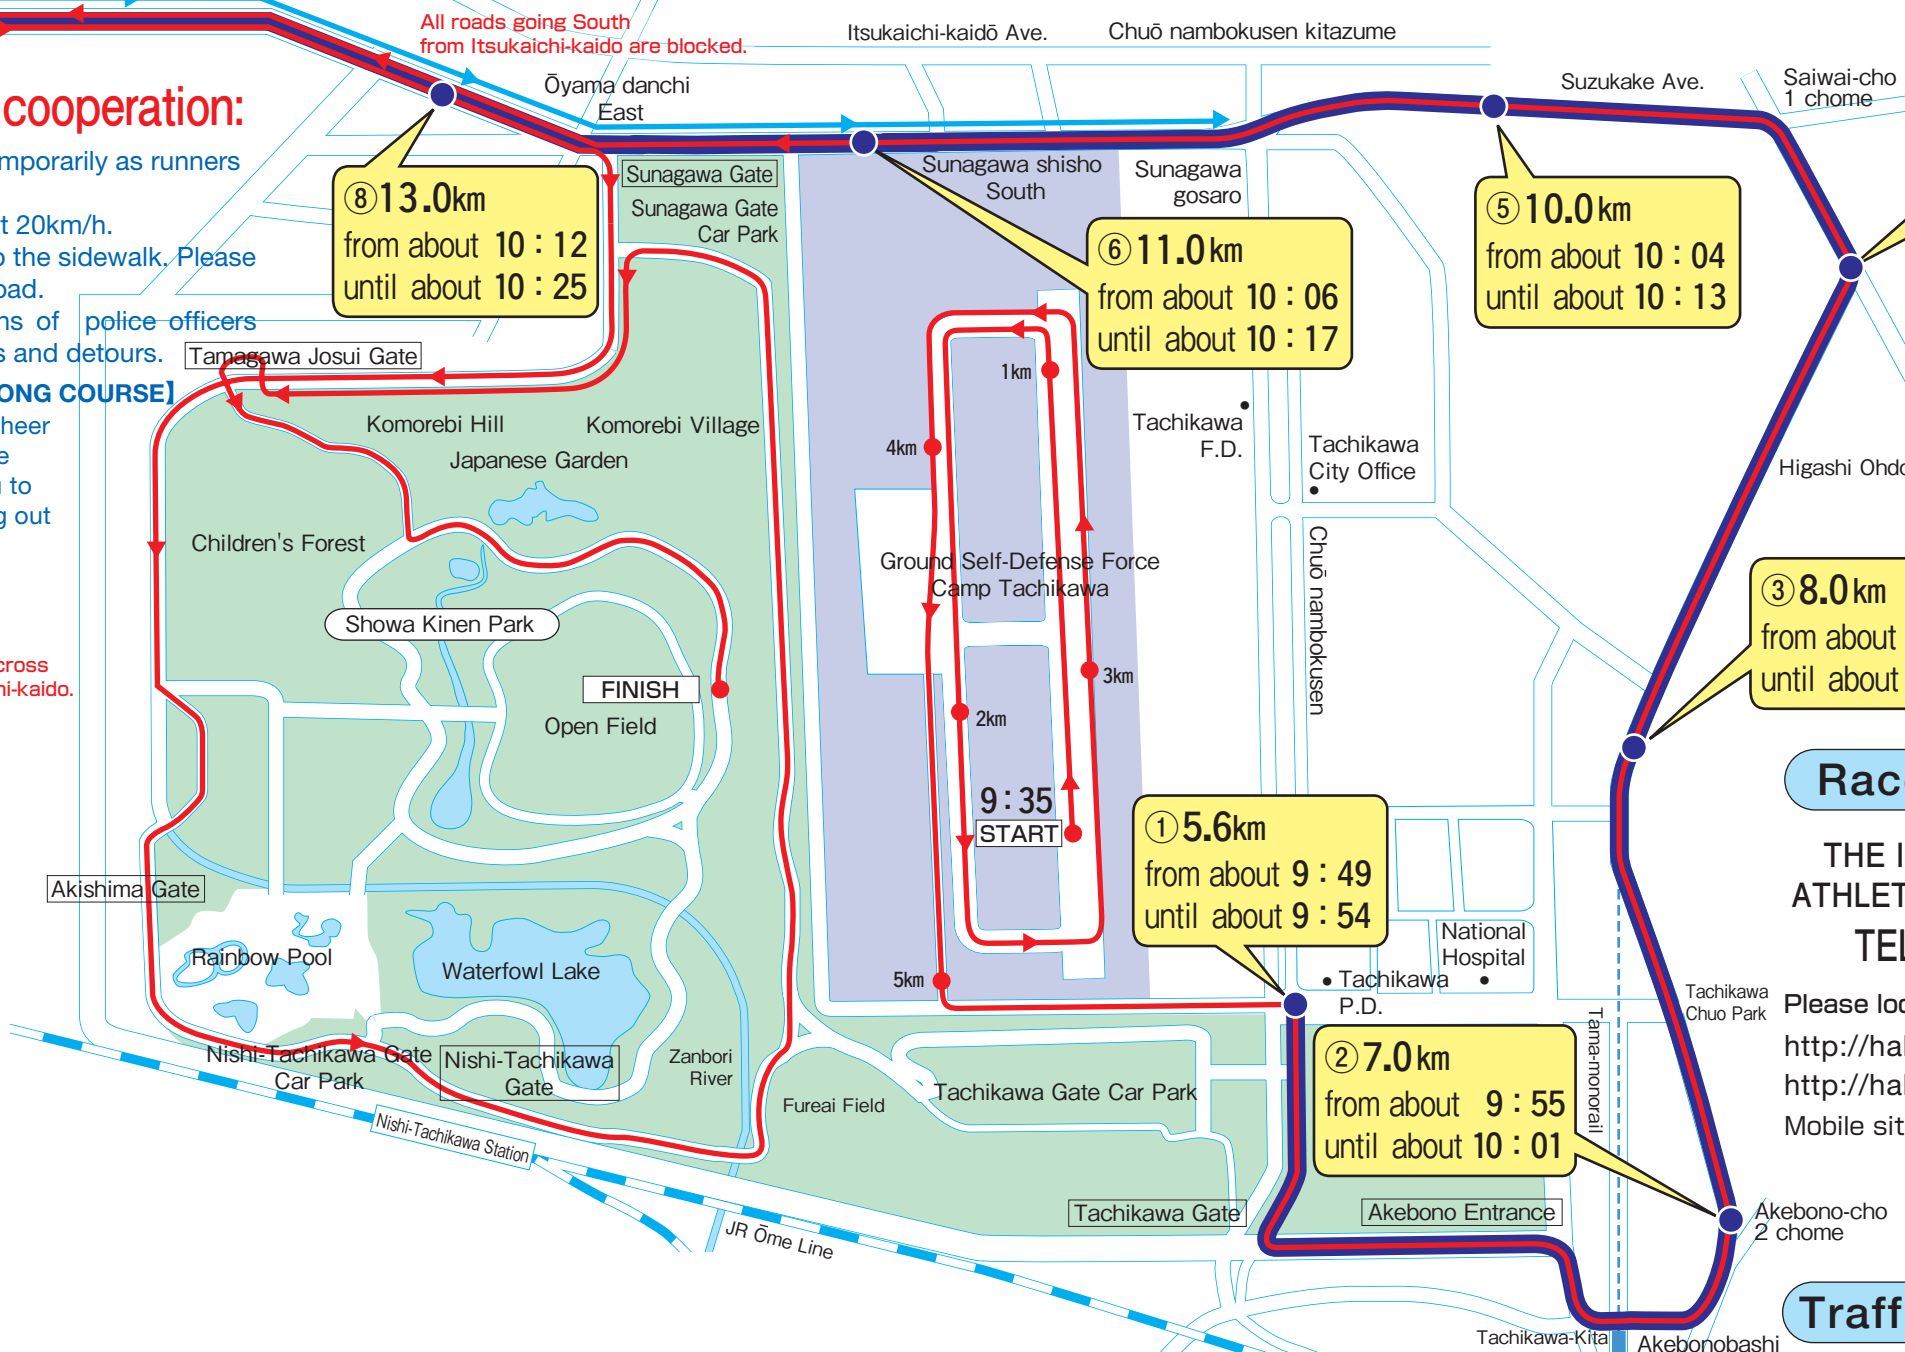

交通規制のお知らせ

第93回東京箱根間往復大学駅伝競走予選会

平成28年10月15日(土) 9:35~10:35 (交通規制時間)

凡例

	走行コース
	規制区間
	①数字は順路 kmはスタートからの距離 上段は先頭通過予定時間 下段は最後尾通過予定時間

59

都道59号線から
大山団地東方面には
進入できません。

折り返し

59 All vehicles from Prefectural road 59 toward Ōyama danchi East are prohibited.

TURN

⑦ 12.0km
from about 10:09
until about 10:21

● We request your cooperation:

- Traffic control is enforced temporarily as runners pass.
- Athletes run approximately at 20km/h.
- Athletes run the lane close to the sidewalk. Please refrain from parking on the road.
- Please follow the instructions of police officers concerning traffic regulations and detours.

[NOTICE TO SPECTATORS ALONG COURSE]

We encourage spectators to cheer on the runners. However, while watching the race, we ask you to refrain from entering or leaning out into the road.

Cannot cross Itsukaichi-kaido.

⑧ 13.0km
from about 10:12
until about 10:25

⑥ 11.0km
from about 10:06
until about 10:17

⑤ 10.0km
from about 10:04
until about 10:13

④ 9.0km
from about 10:01
until about 10:09

③ 8.0km
from about 9:58
until about 10:05