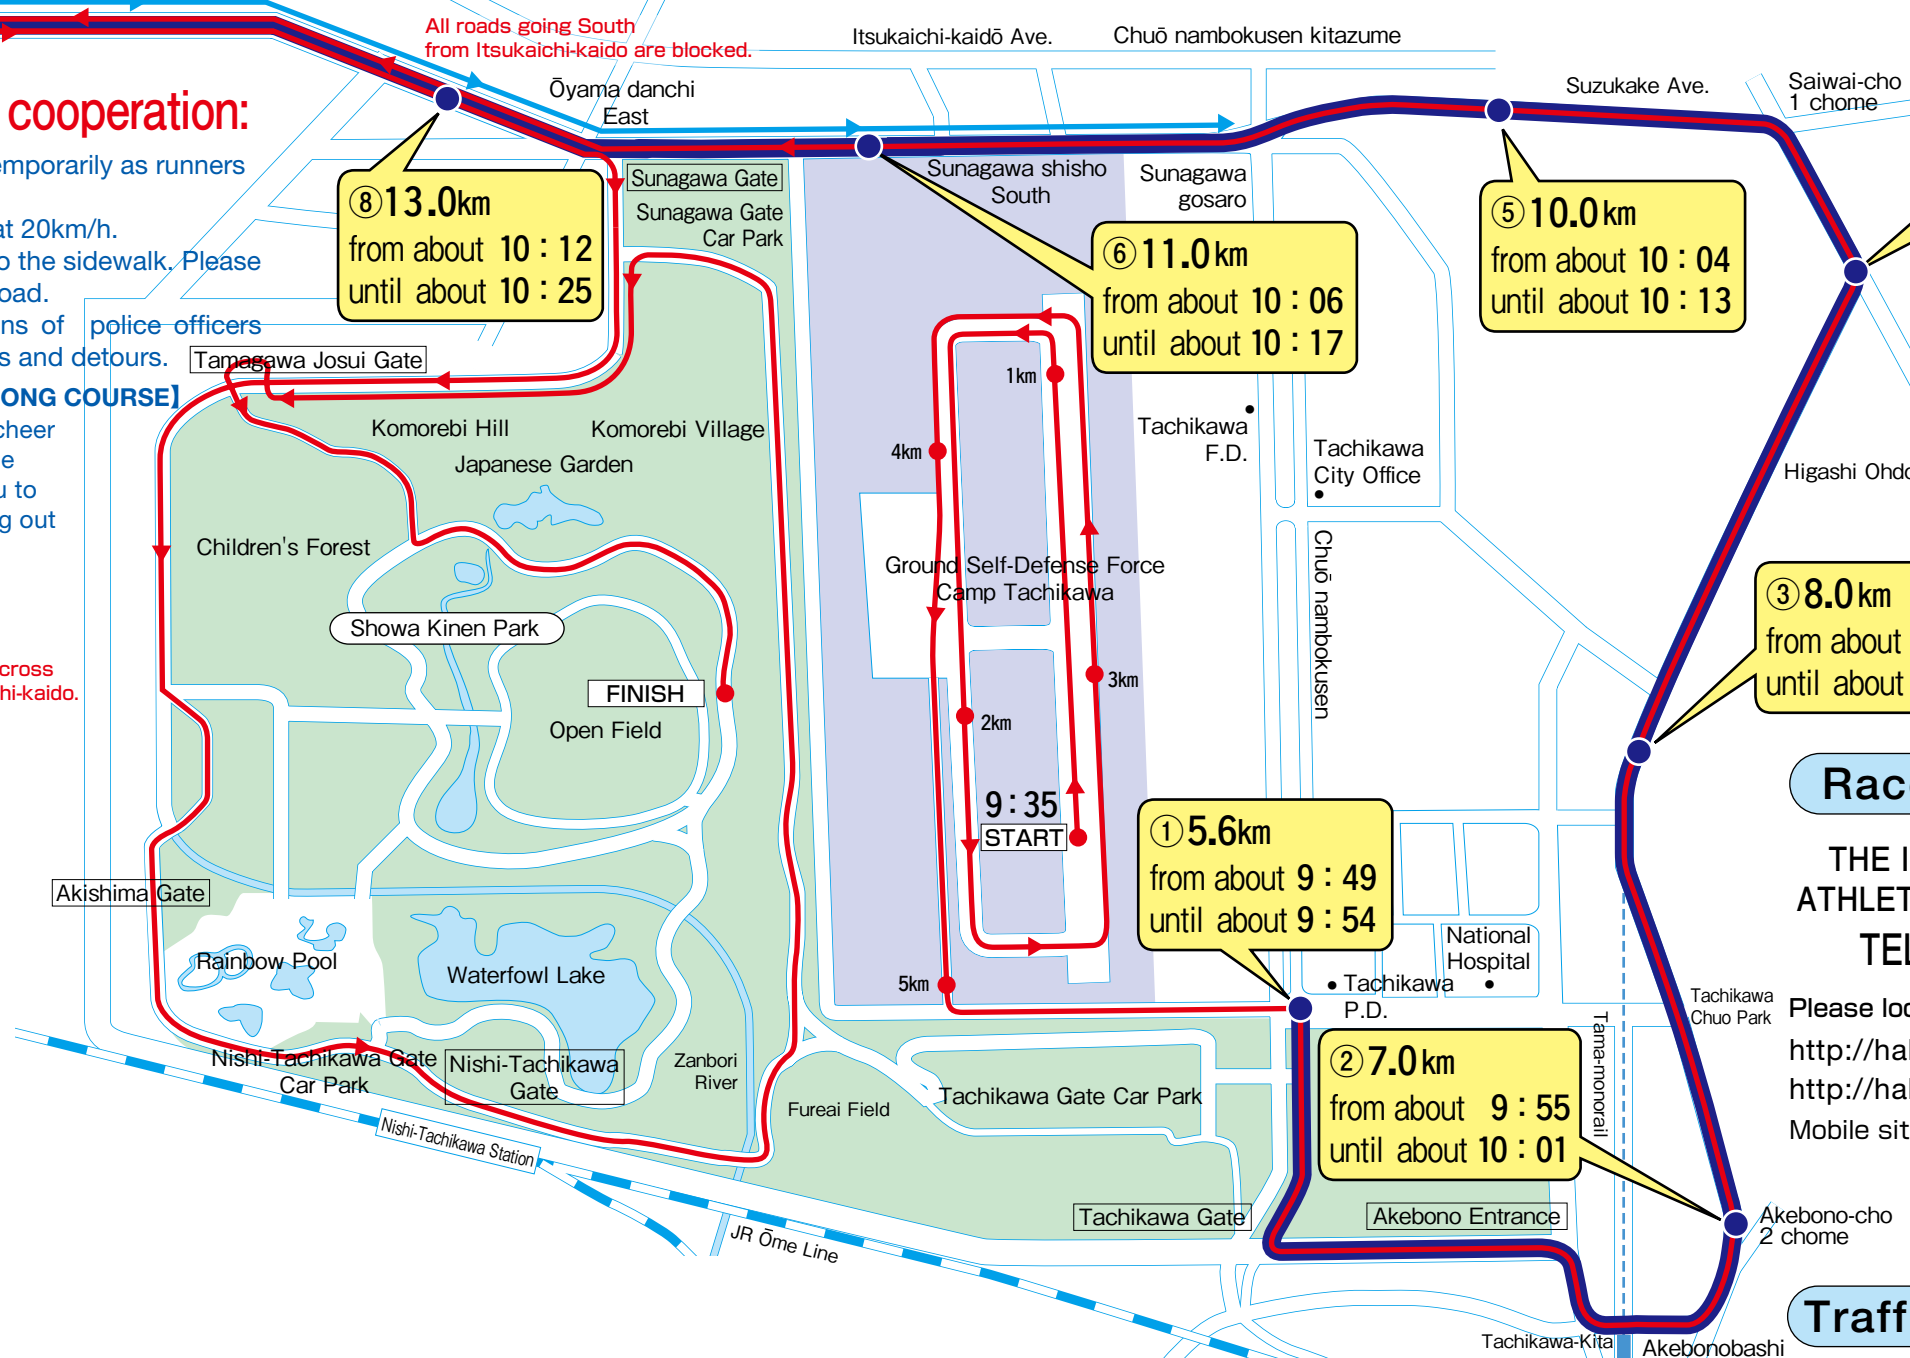

交通規制のお知らせ

第94回東京箱根間往復大学駅伝競走予選会

平成29年10月14日(土) 9:35~10:35 (交通規制時間)

凡例

	走行コース
	規制区間
① 5.6km 9:49 ころから 9:54 ころまで	①数字は順路 kmはスタートからの距離 上段は先頭通過予定時間 下段は最後尾通過予定時間

59

都道59号線から
大山団地東方面には
進入できません。

折り返し

59 All vehicles from Prefectural road 59 toward Ōyama danchi East are prohibited.

⑦ 12.0km
from about 10:09
until about 10:21

● We request your cooperation:

- Traffic control is enforced temporarily as runners pass.
- Athletes run approximately at 20km/h.
- Athletes run the lane close to the sidewalk. Please refrain from parking on the road.
- Please follow the instructions of police officers concerning traffic regulations and detours.

[NOTICE TO SPECTATORS ALONG COURSE]

We encourage spectators to cheer on the runners. However, while watching the race, we ask you to refrain from entering or leaning out into the road.

Cannot cross Itsukaichi-kaido.

⑧ 13.0km
from about 10:12
until about 10:25

⑥ 11.0km
from about 10:06
until about 10:17

⑤ 10.0km
from about 10:04
until about 10:13

④ 9.0km
from about 10:01
until about 10:09

③ 8.0km
from about 9:58
until about 10:05